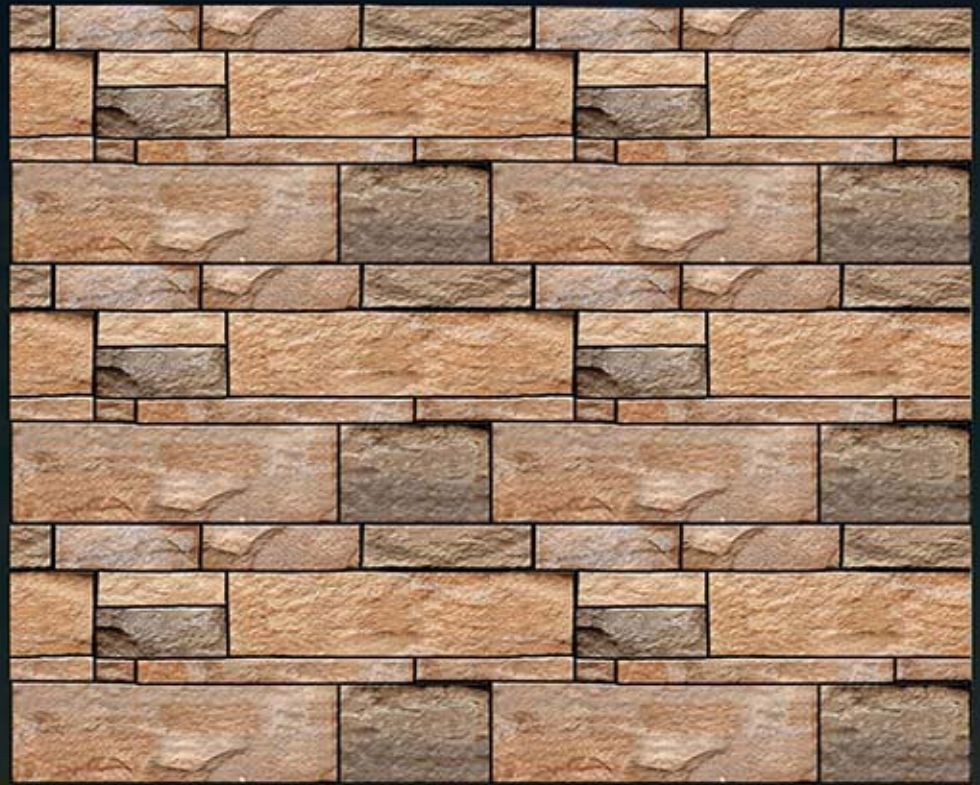

ELEVATION

नवरातना
NAVRATNA
CERAMIC

EL-830

300 X 450 mm

10 COLOUR PRINTING
TECHNOLOGY FROM SPAIN

DIGITAL WALL TILES

Silky Matt