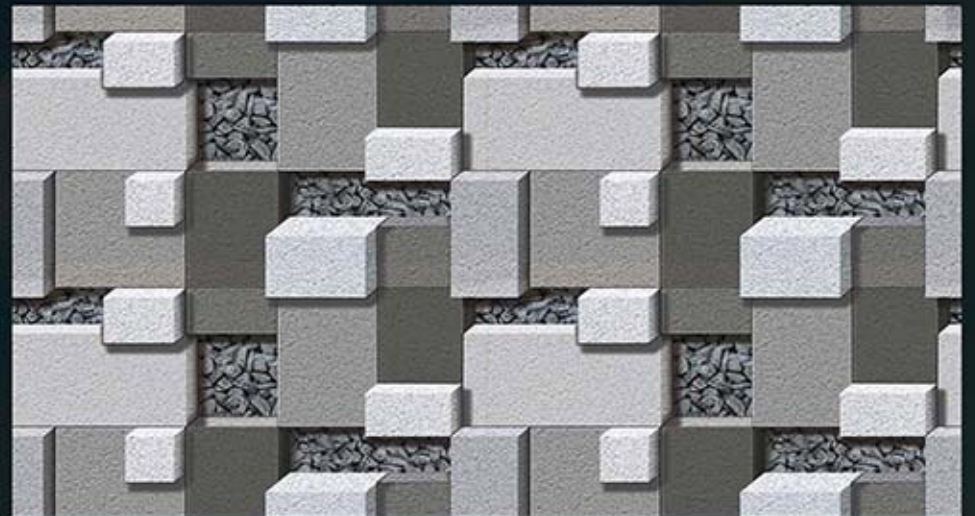

ELEVATION

नवरातना
NAVRATNA
CERAMIC

EL-805

300 X 450 mm

10 COLOUR PRINTING
TECHNOLOGY FROM SPAIN
DIGITAL WALL TILES

Silky Matt