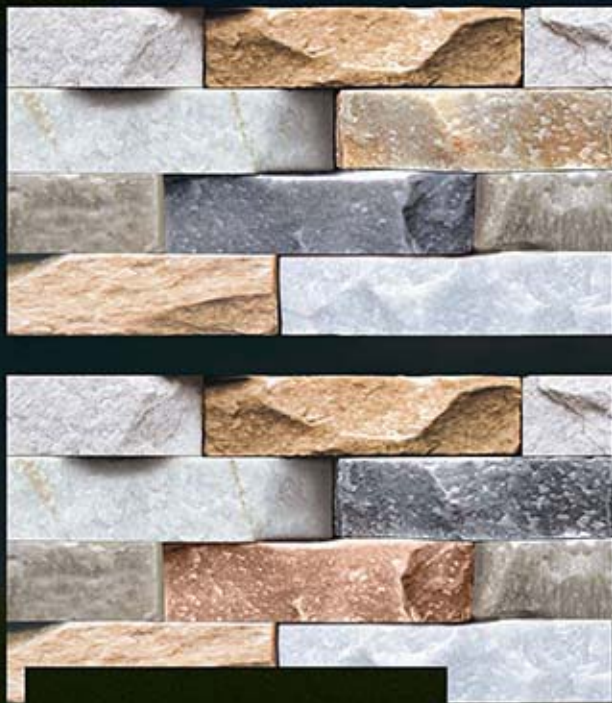

EL-R-813

300 X 450 mm