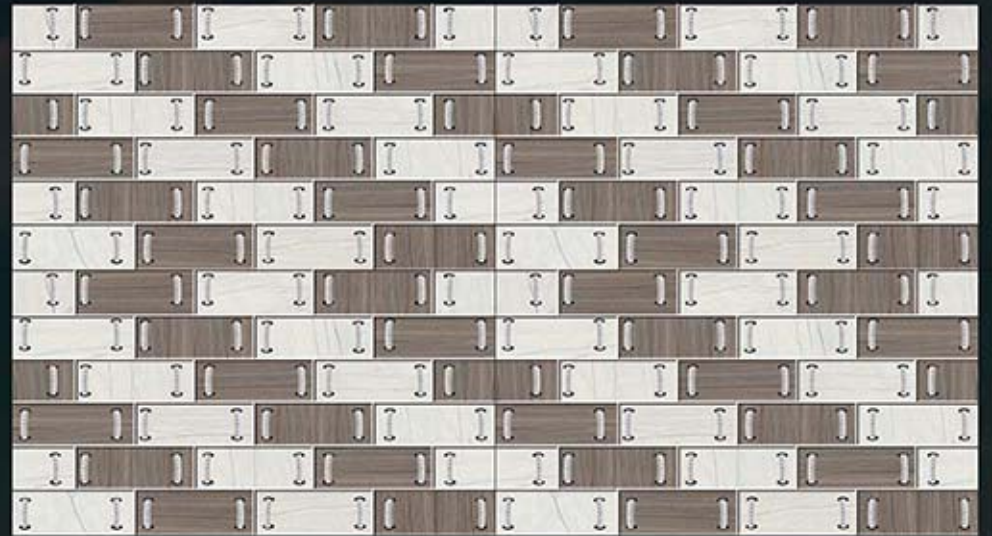

ELEVATION

नवरातना
NAVRATNA
CERAMIC

EL-804

300 X 450 mm

10 COLOUR PRINTING
TECHNOLOGY FROM SPAIN
DIGITAL WALL TILES

Silky Matt