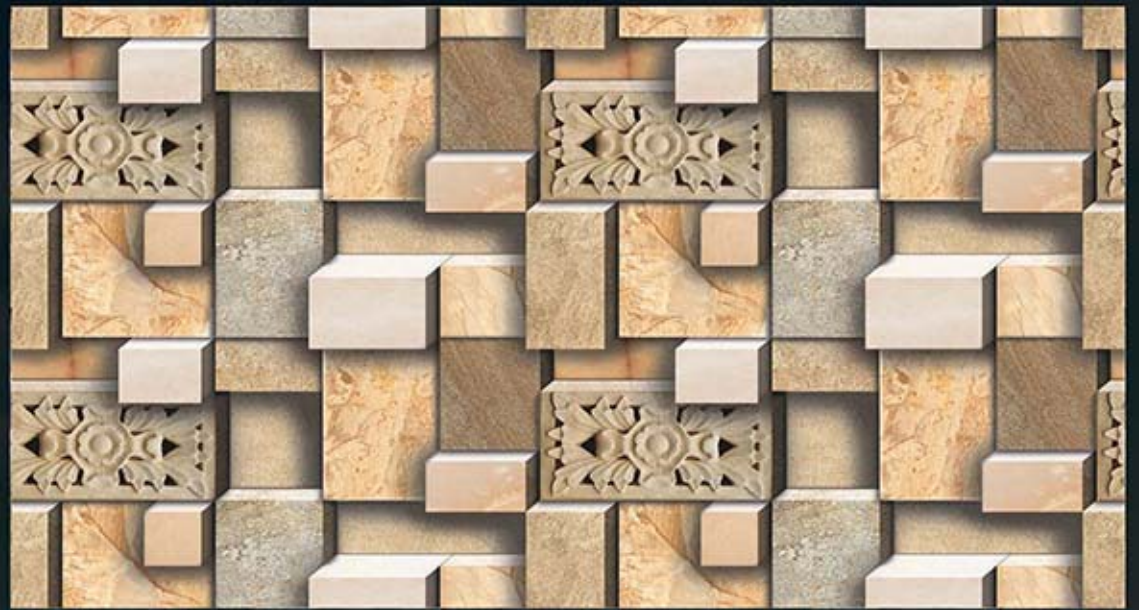

ELEVATION

नवरातना
NAVRATNA
CERAMIC

EL- 818

300 X 450 mm

10 COLOUR PRINTING
TECHNOLOGY FROM SPAIN
DIGITAL WALL TILES

Silky Matt