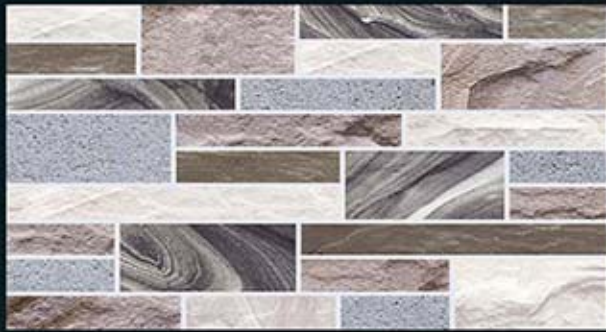

ELEVATION

नवरातना
NAVRATNA
CERAMIC

EL-835

300 X 450 mm

10 COLOUR PRINTING
TECHNOLOGY FROM SPAIN
DIGITAL WALL TILES

Silky Matt