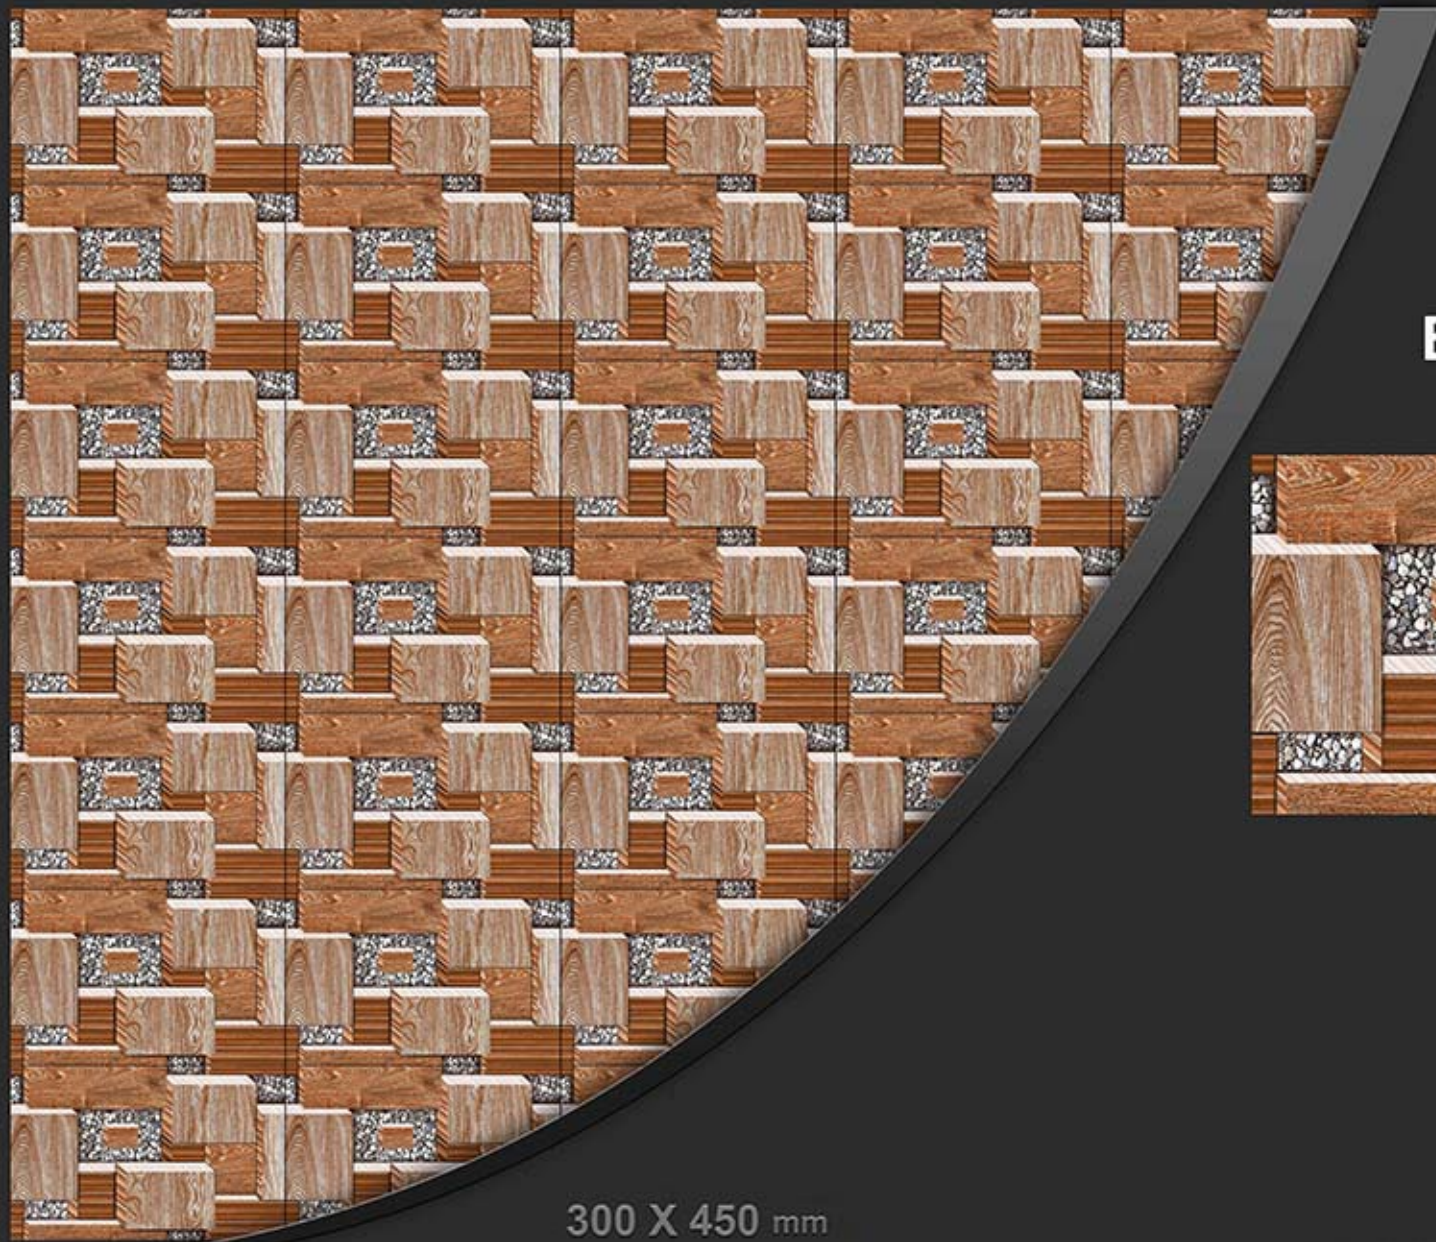

ELEVATION

नवरातना
NAVRATNA
CERAMIC

EL-838